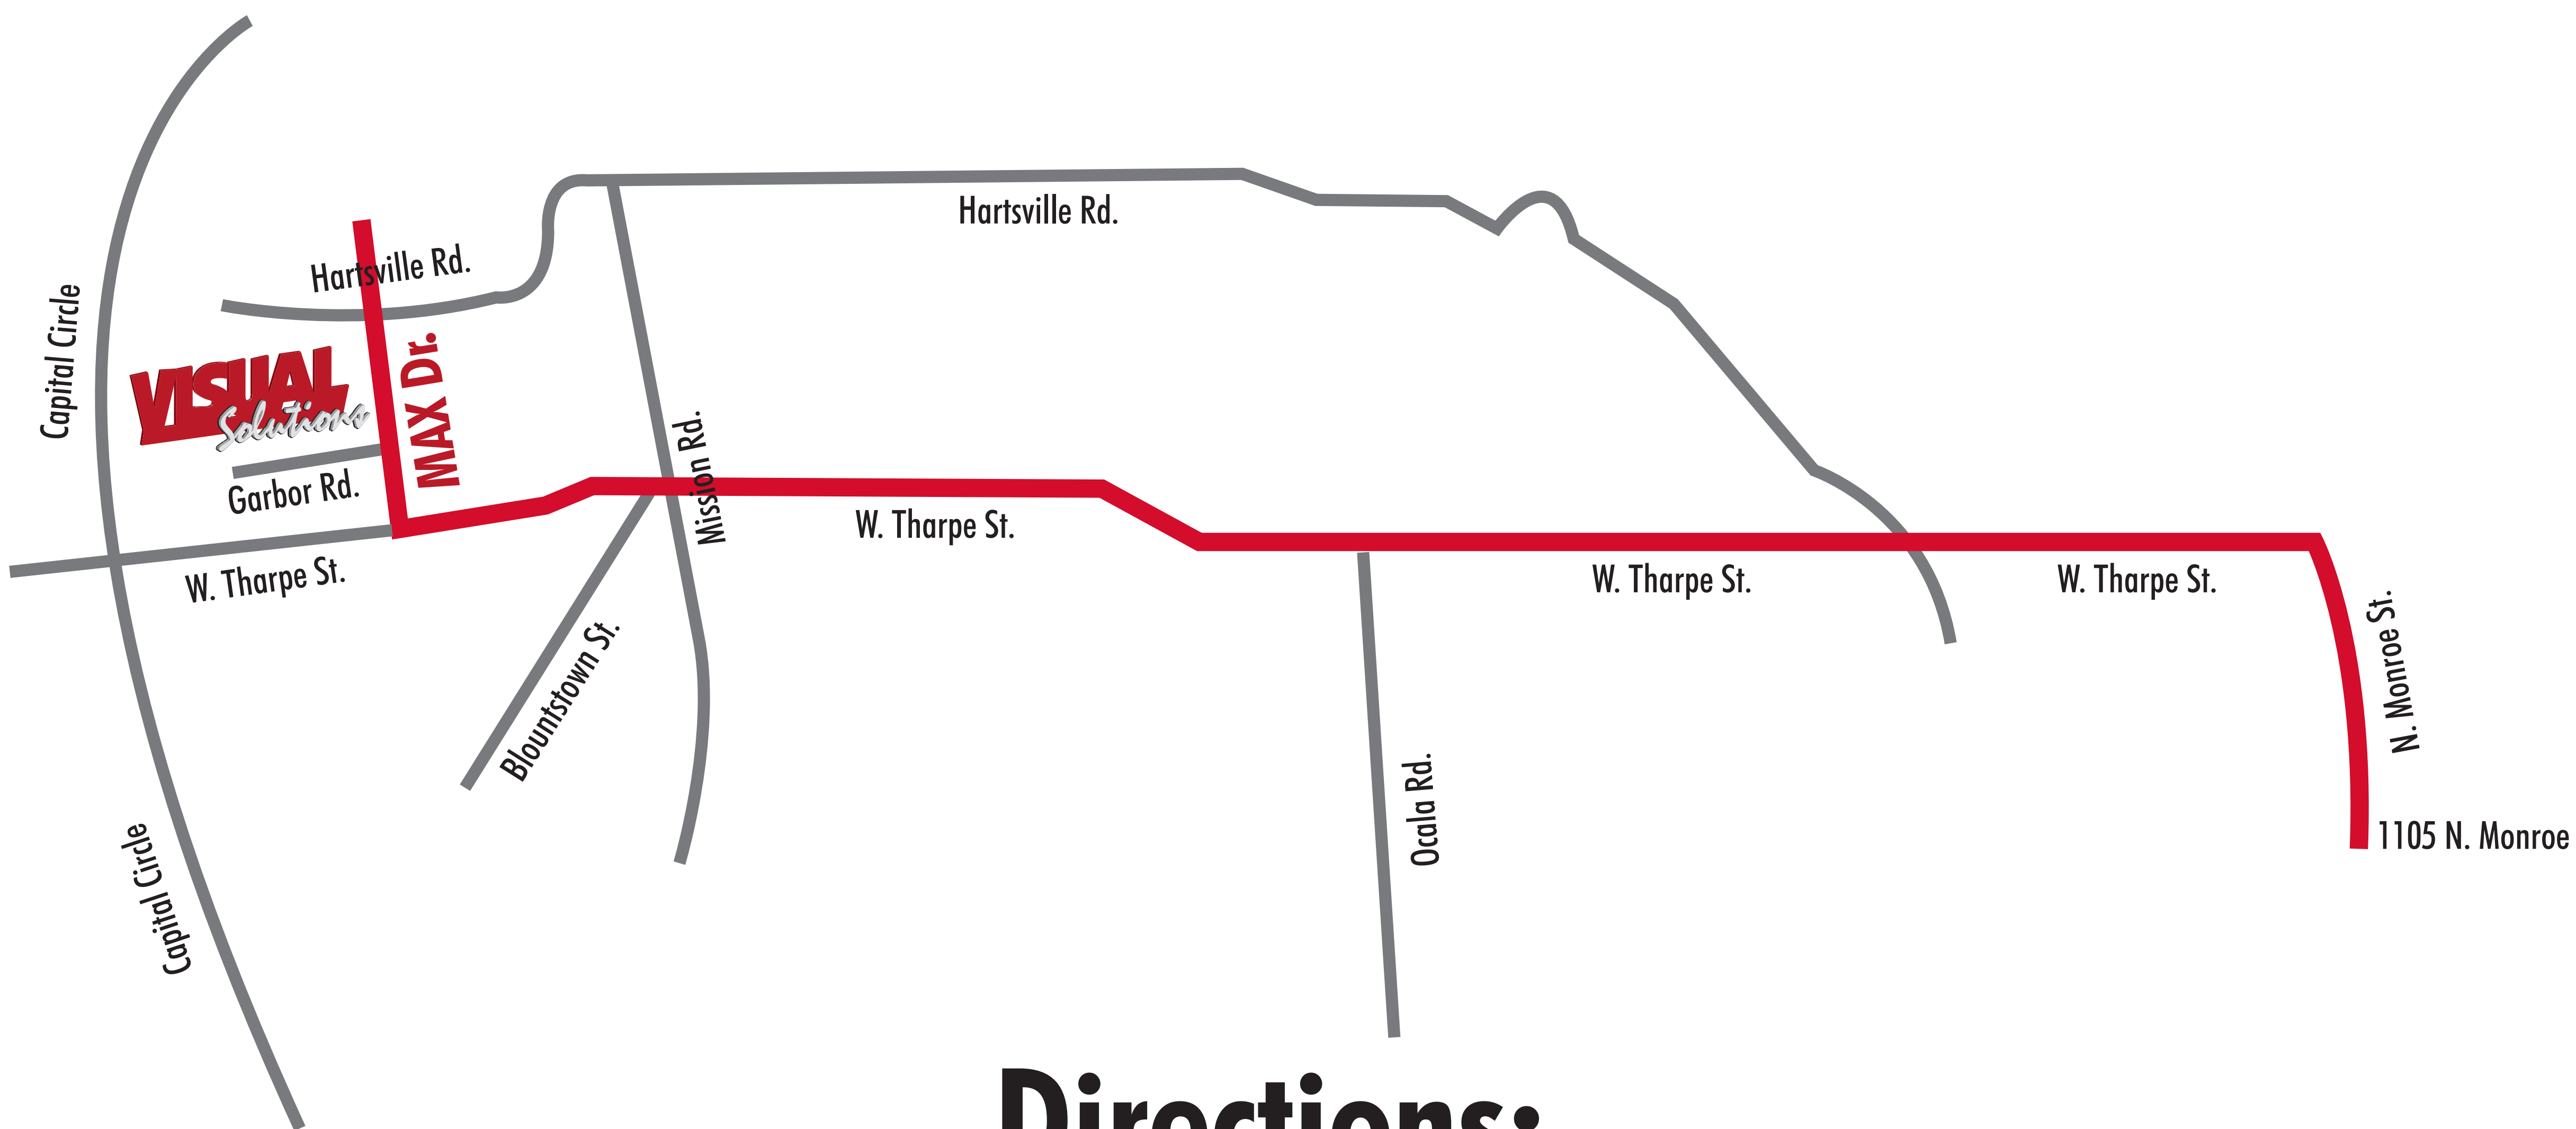

# VISUAL Solutions

**We've Moved!**  
**1486 Max Drive**  
**Tallahassee**

## **Directions:**

**Head north on N Monroe St 0.7 mi**

**Turn left onto W Tharpe St 4.3 mi**

**Turn right onto Max Dr**  
**Destination will be on the left**